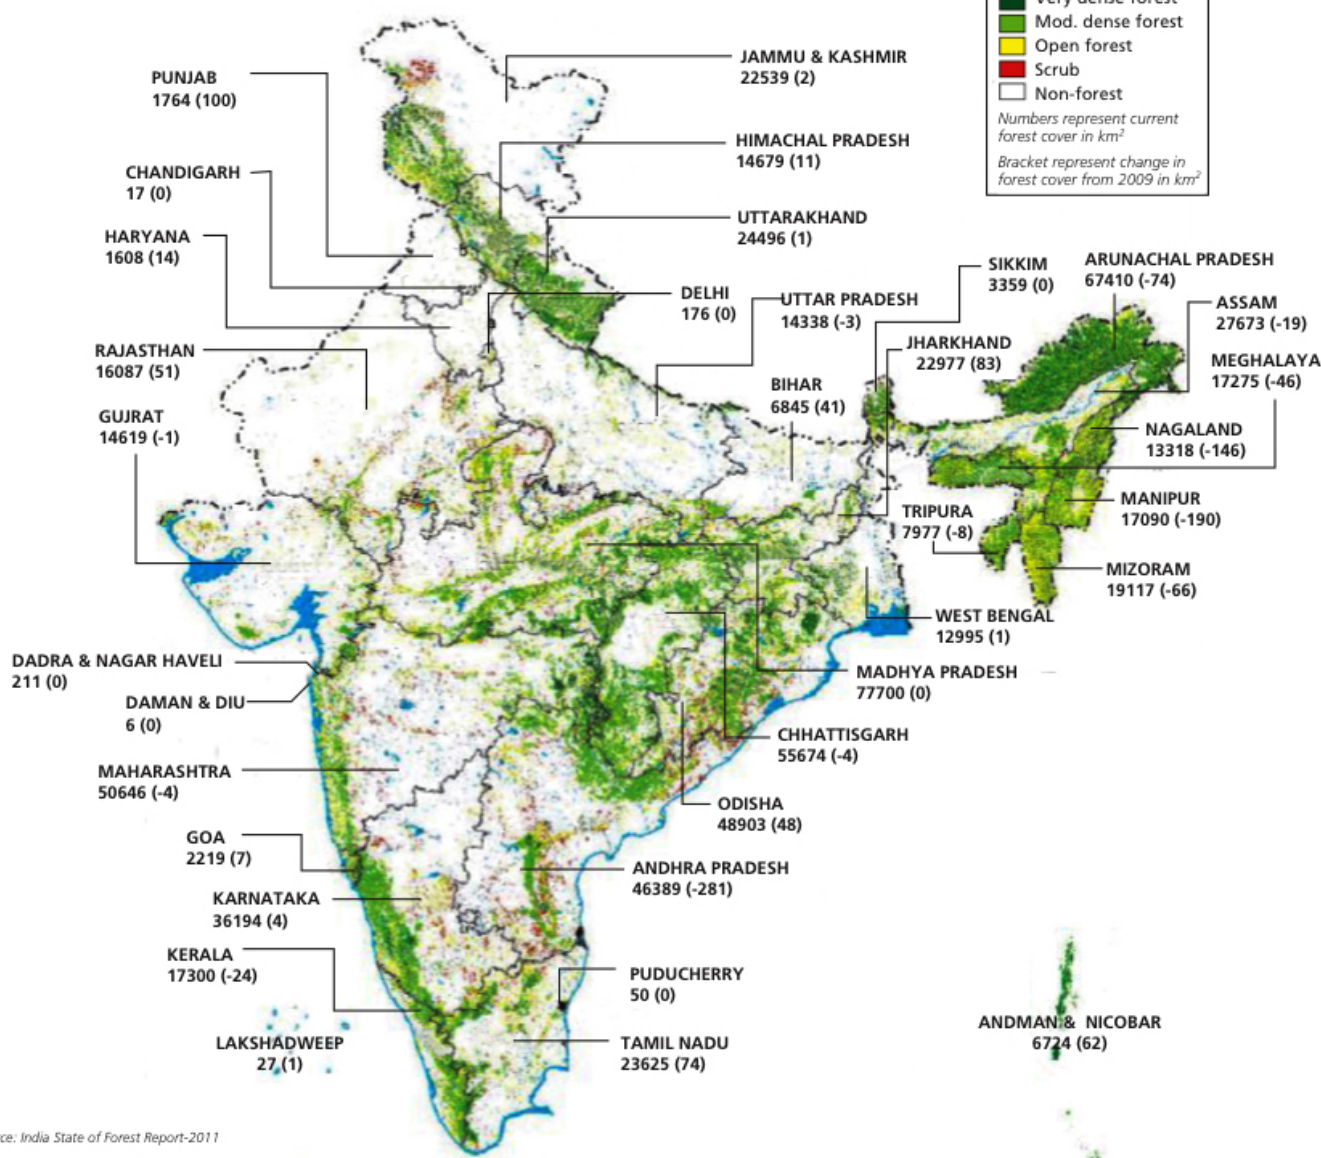

India's forest cover

LEGENDS

- Very dense forest
- Mod. dense forest
- Open forest
- Scrub
- Non-forest

Numbers represent current forest cover in km²
Bracket represent change in forest cover from 2009 in km²

Source: India State of Forest Report-2011